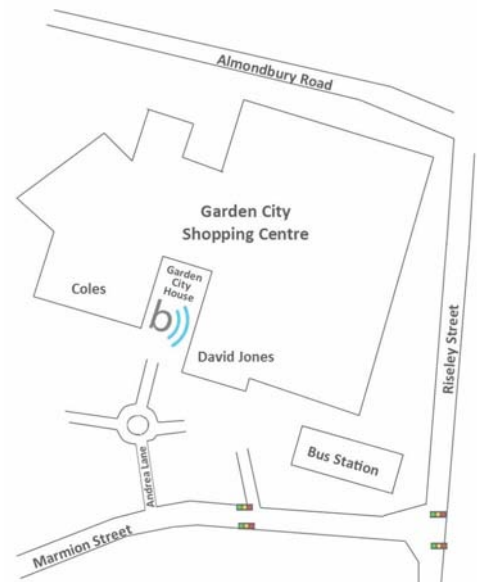

Mon-Fri:
8.30am to 6pm

Sat:
8.30am to 1pm

We are located on the ground floor of Garden City House, the four-storey building between David Jones & Coles.

Doctor signature:

Provider Number:

Date:

Radiographers notes: